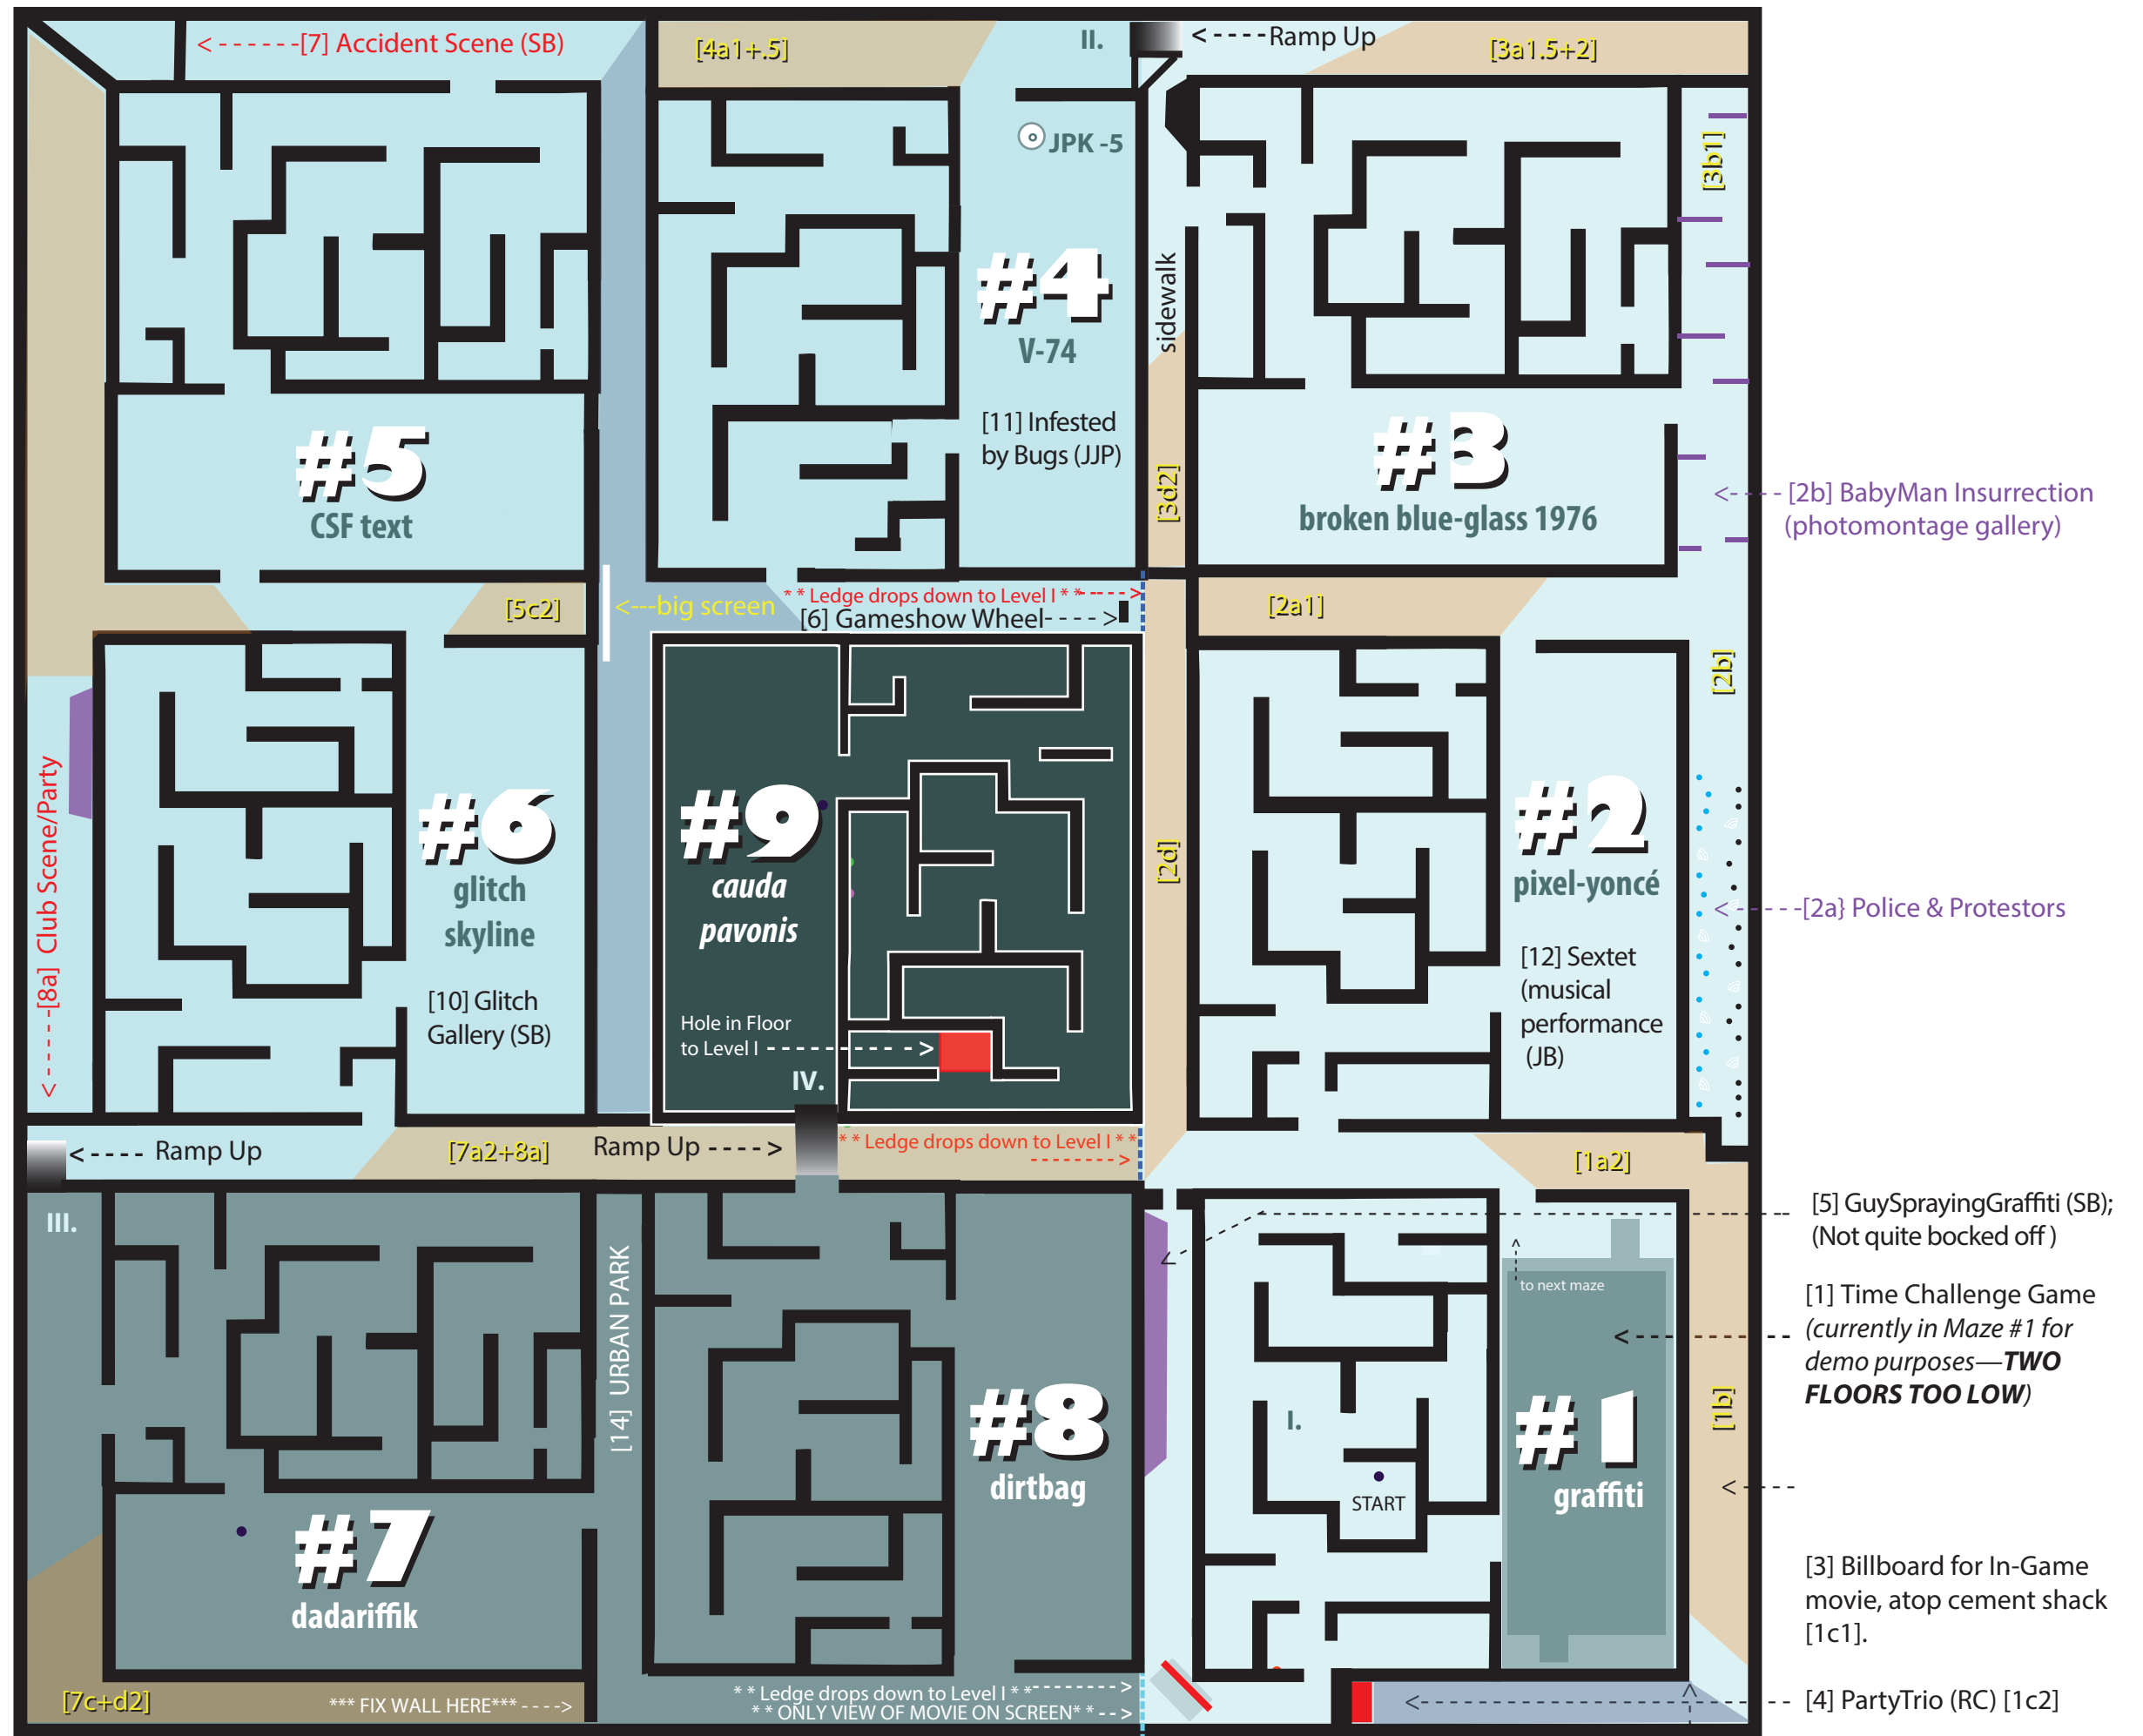

The Other: A Maze

Maze 9-Plex

(3.v.22)

- I. GROUND FLOOR
- II. SECOND LEVEL
- III. THIRD LEVEL
- IV. FOURTH LEVEL

- WALL
- ROOF (TBD)
- RAMP
- (WALL/LEDGE)
- UNDEVELOPED SPACE
- XRPlayerController Start Position

[9] Trigger Zone to play in-game movie (SB)

glowing, smouldering car